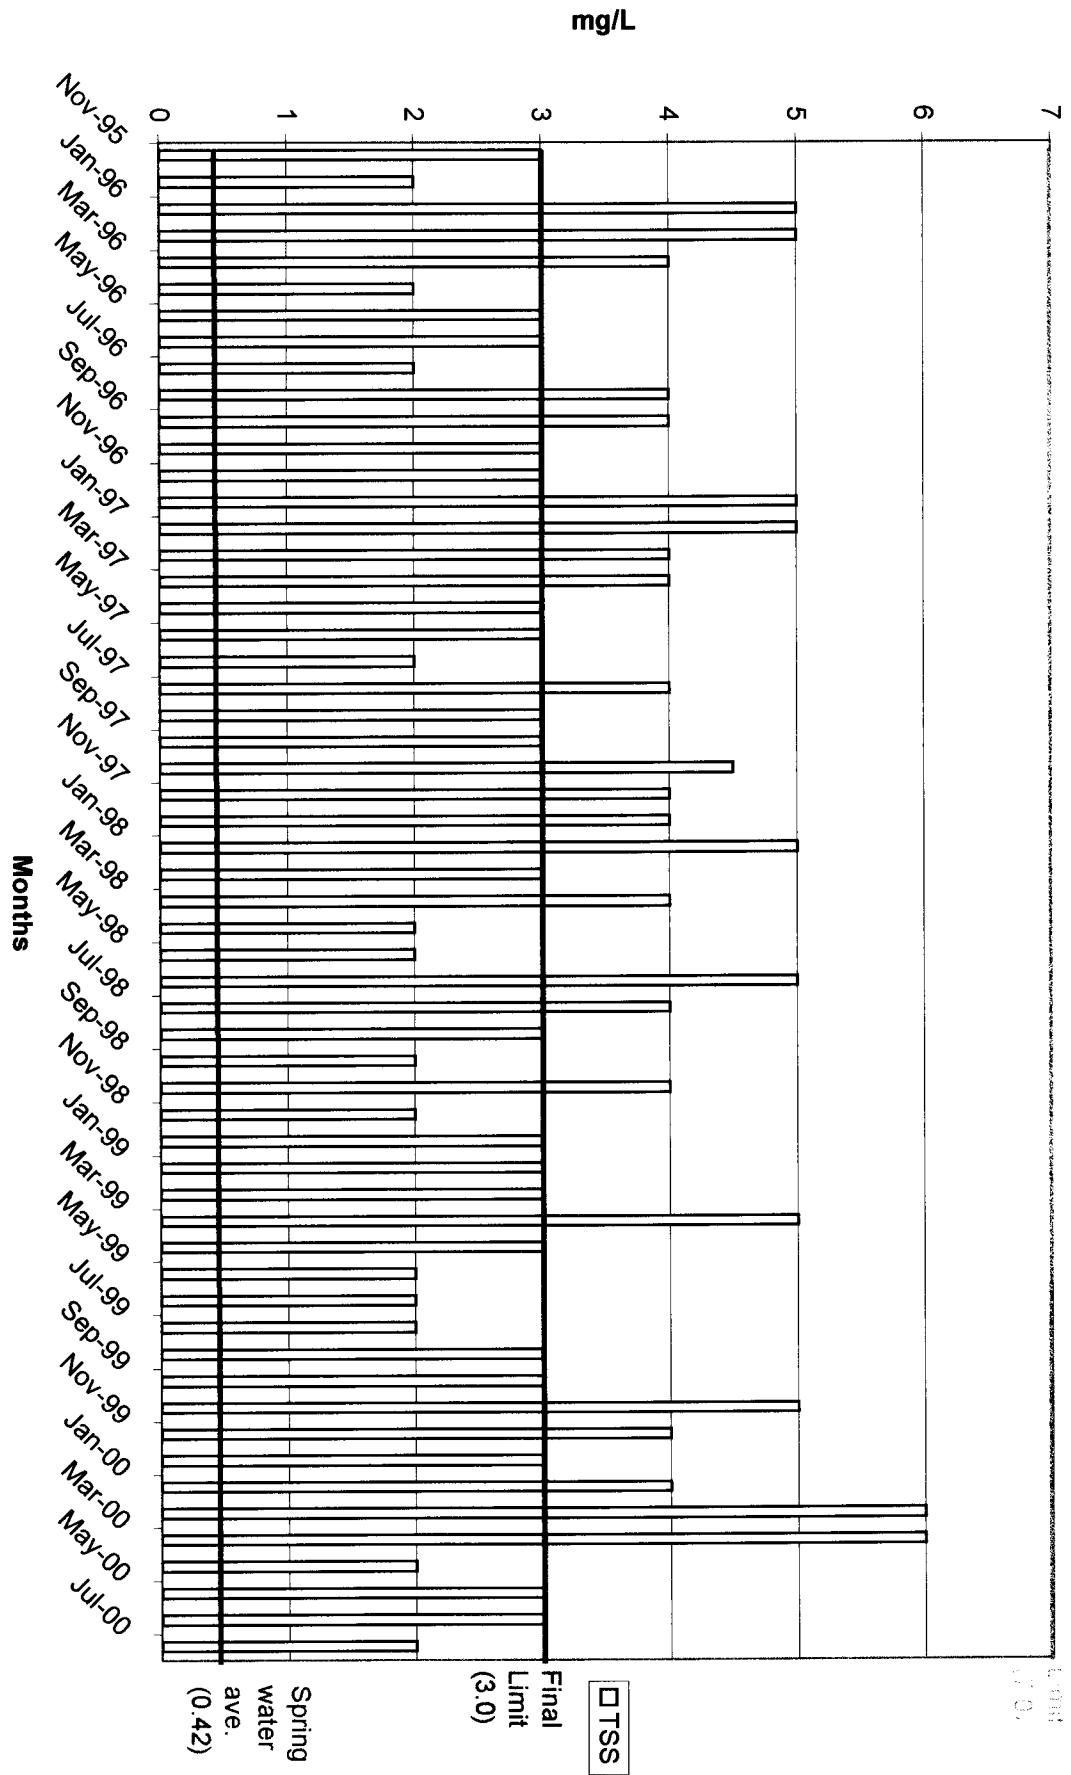

Big Spring Hatchery Monthly Average TSS Concentration During Current Permit Term