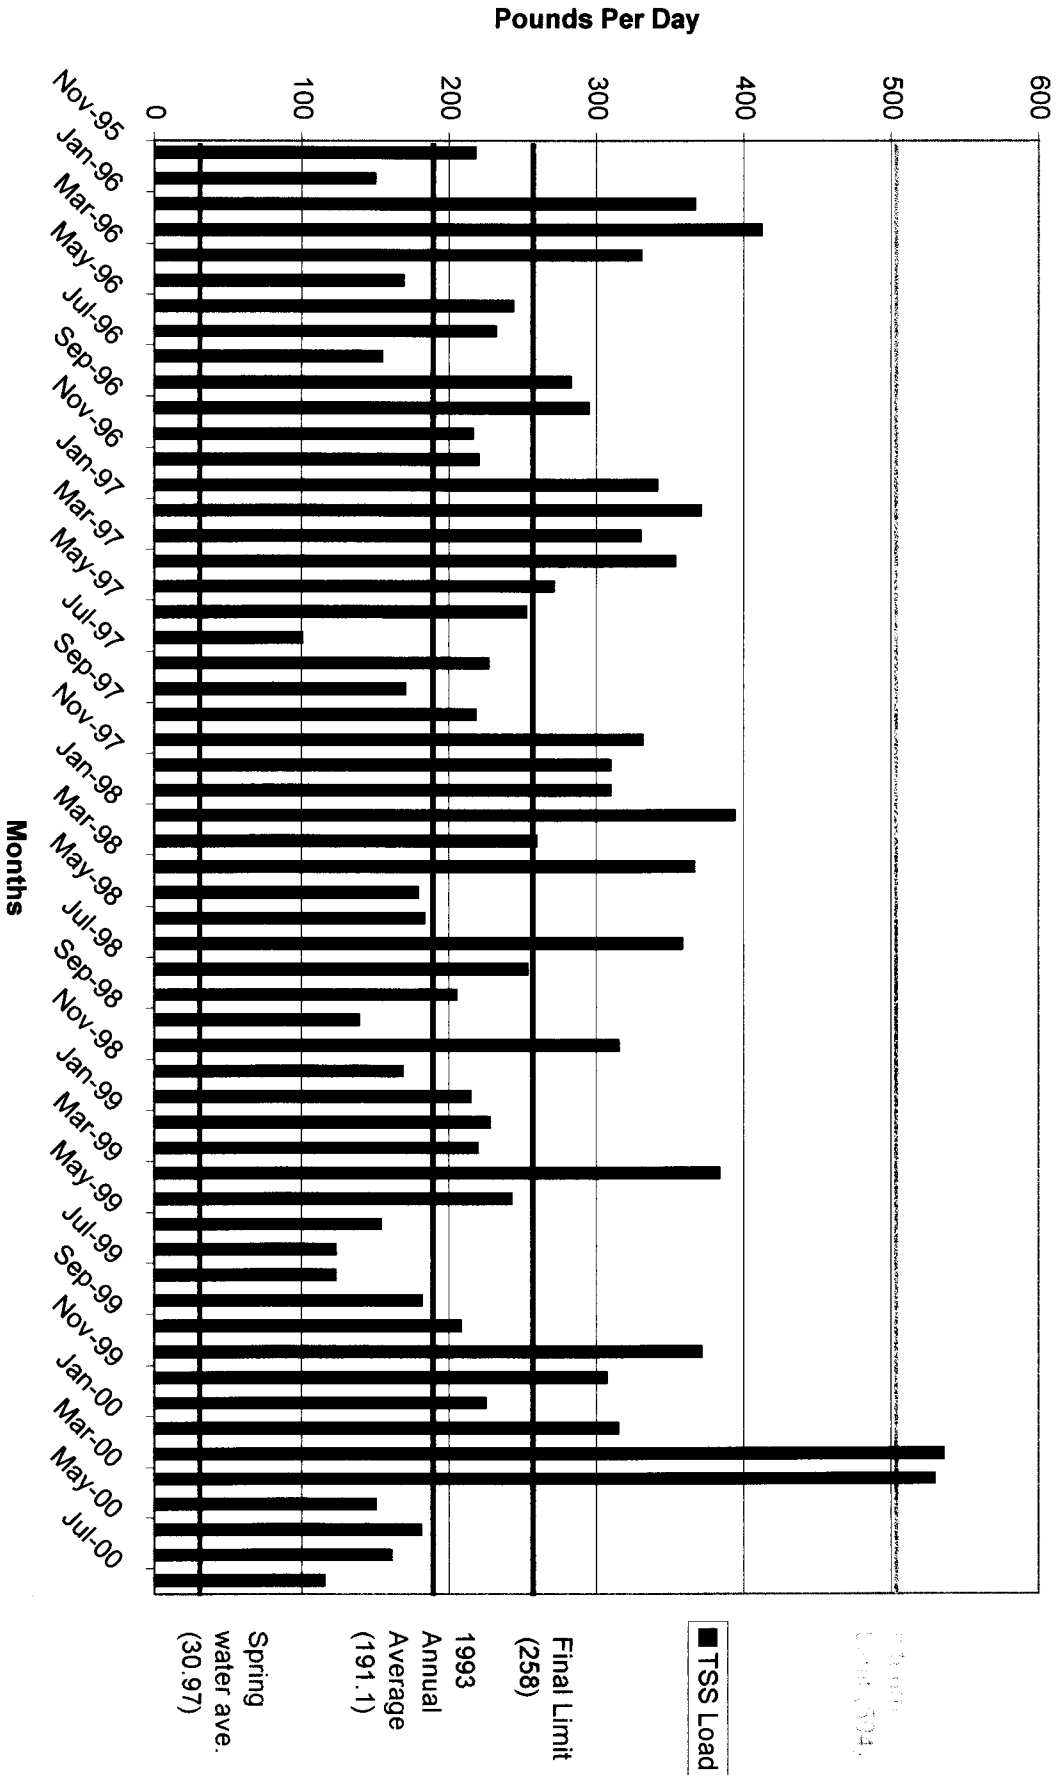

Big Spring Hatchery Monthly Average TSS Load During Current Permit Term