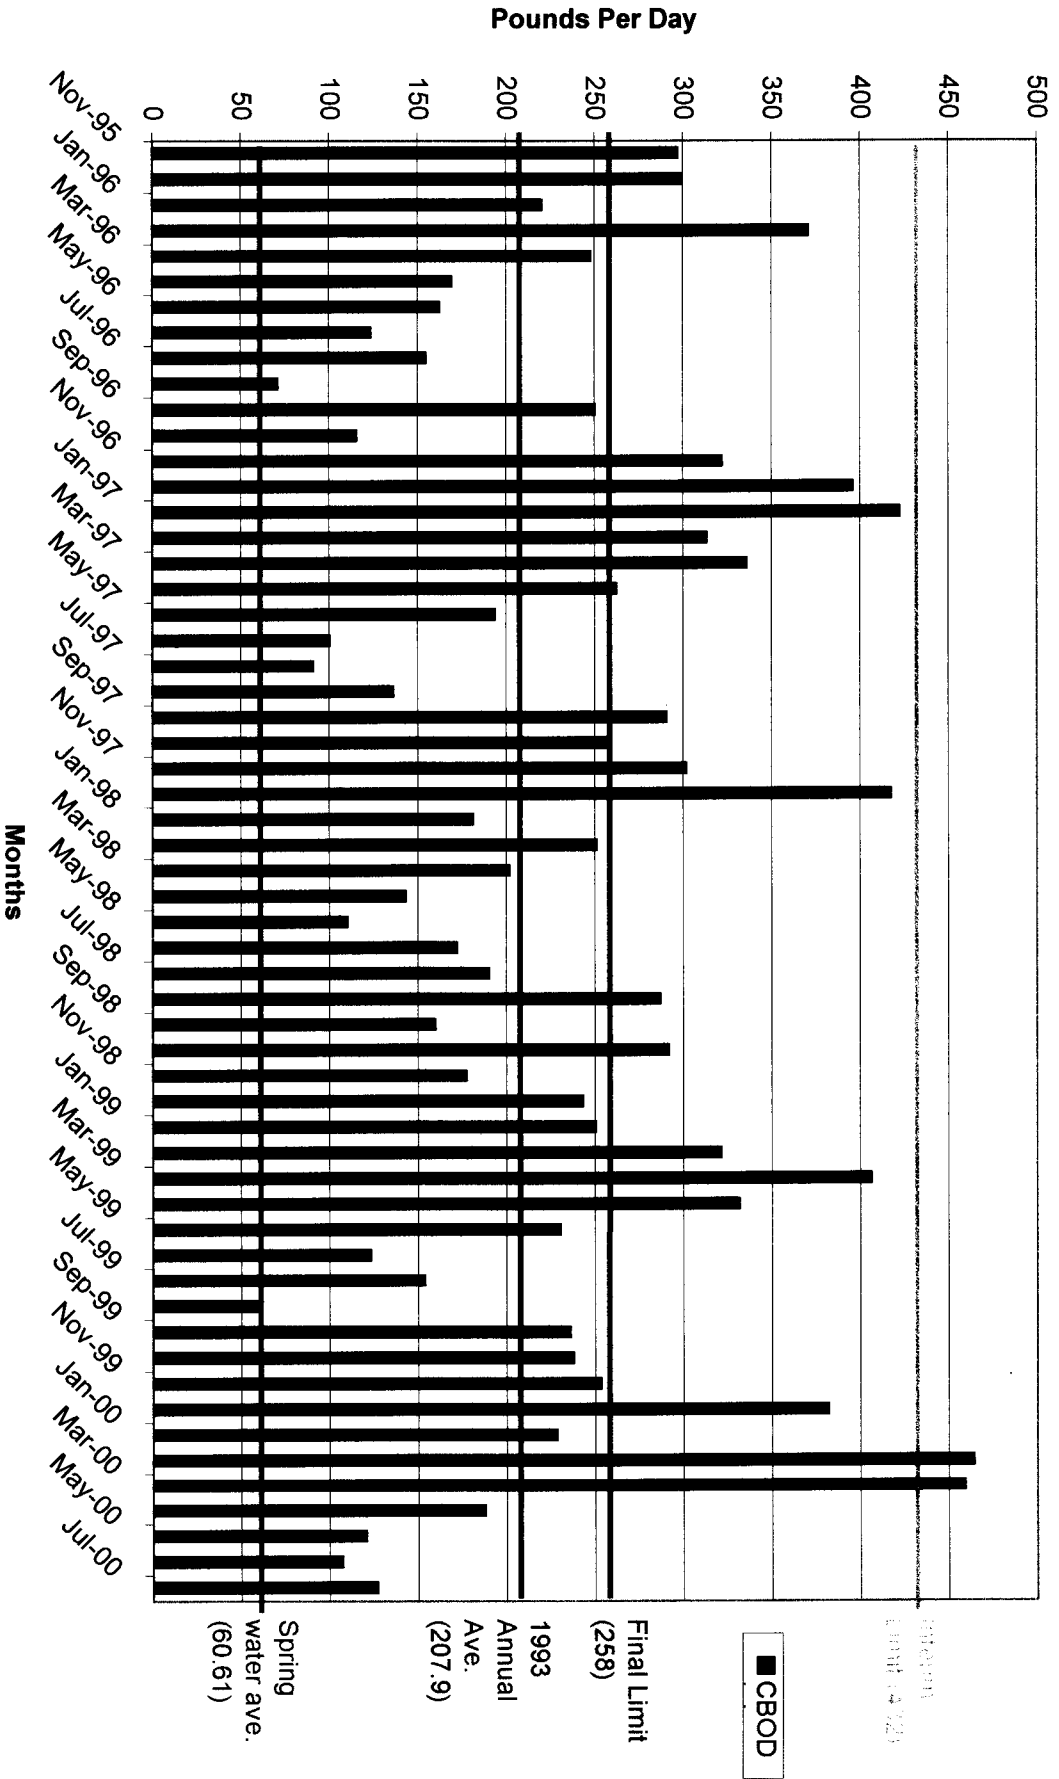

Big Spring Hatchery Monthly Average CBOD5 Load During Current Permit Term