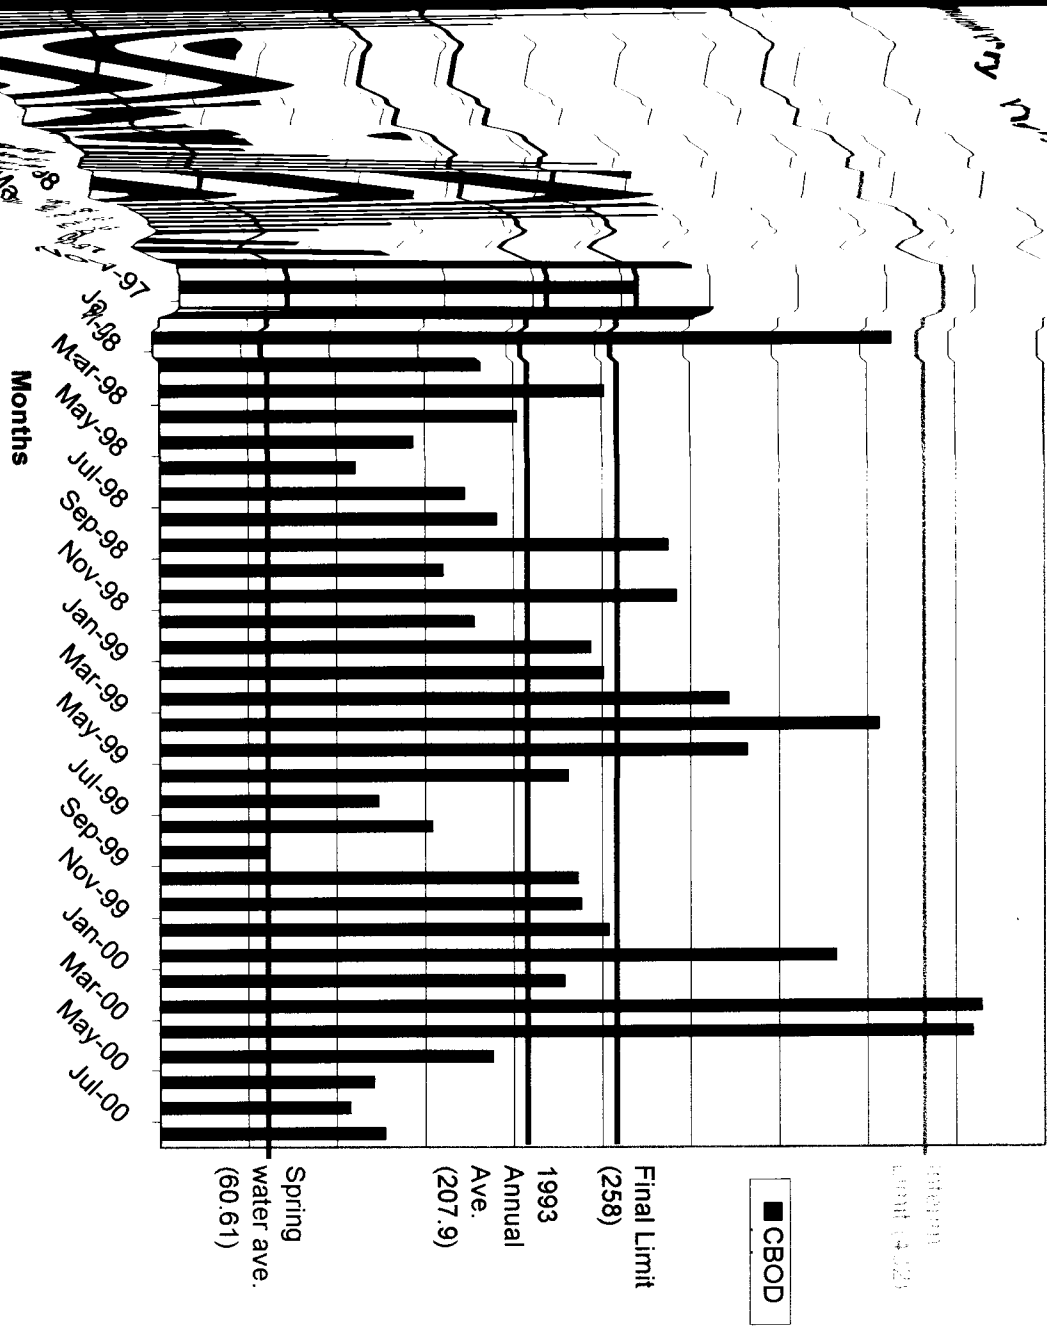

Average CBOD5 Load During Current Permit Term