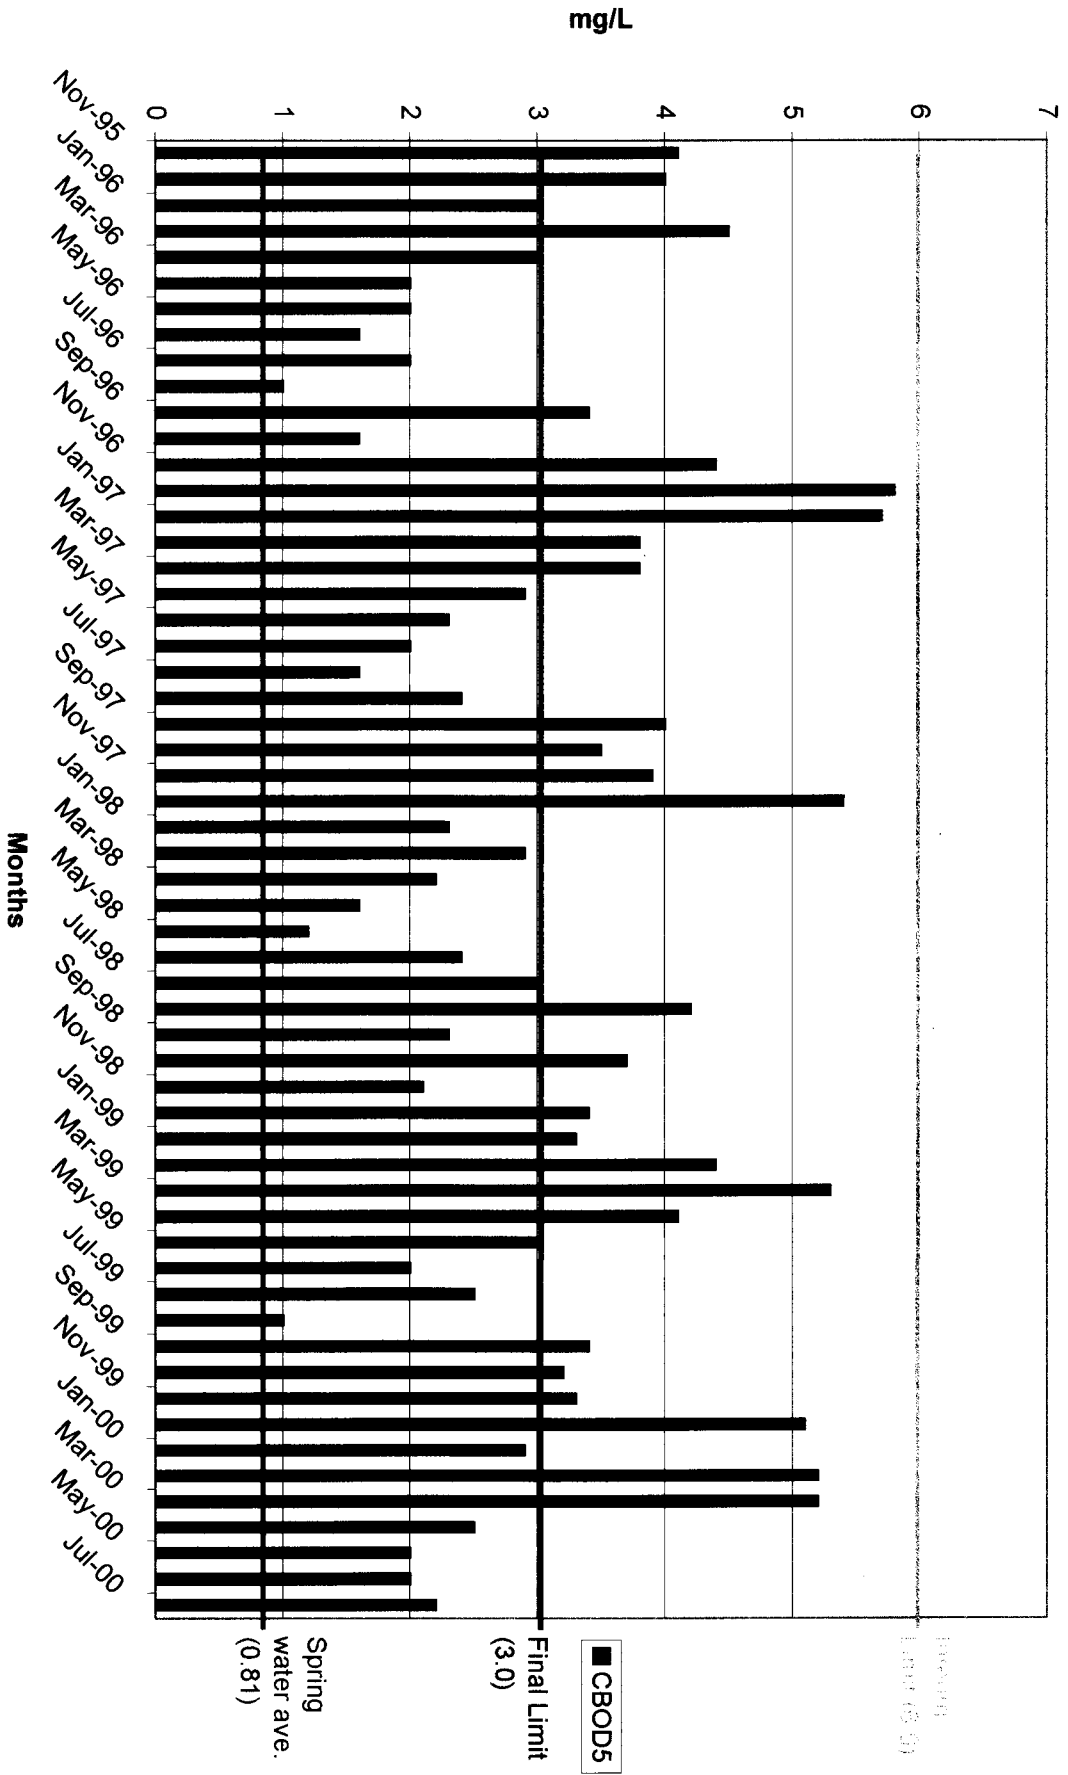

Big Spring Hatchery Monthly Average CBOD5 Concentration During Current Permit Term