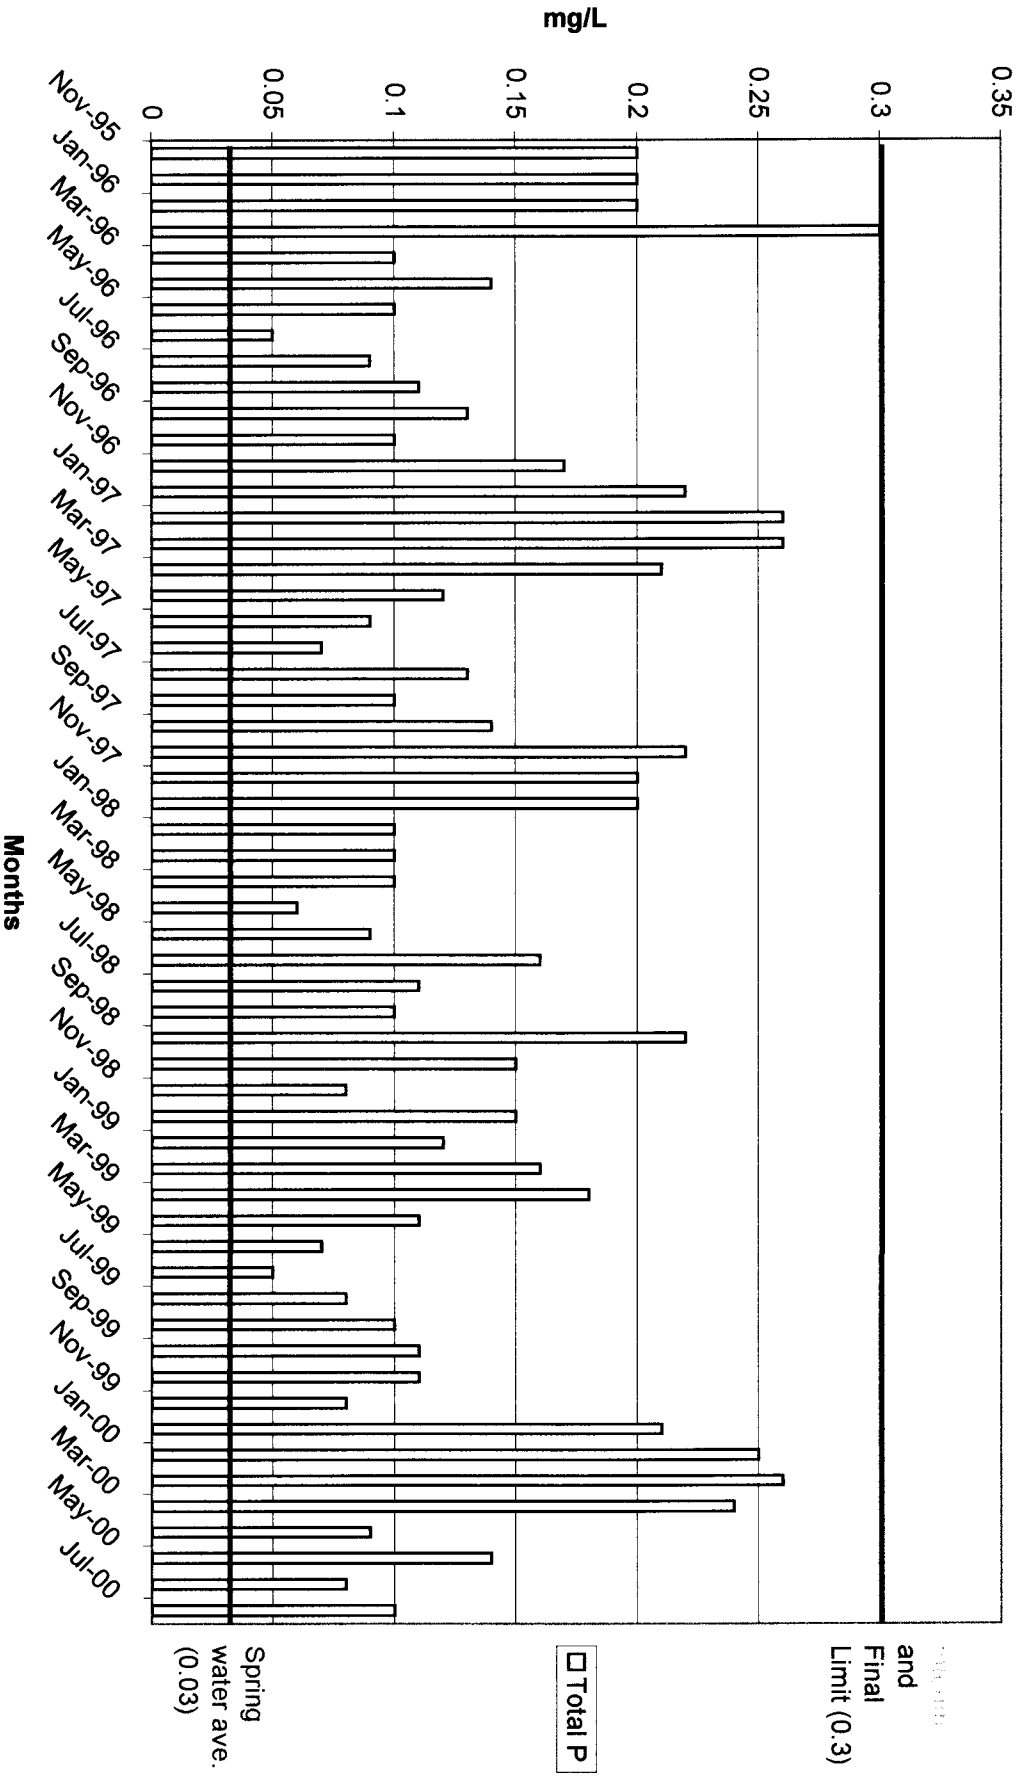

Big Spring Hatchery Monthly Average Total Phosphorus Concentration During Current Permit Term